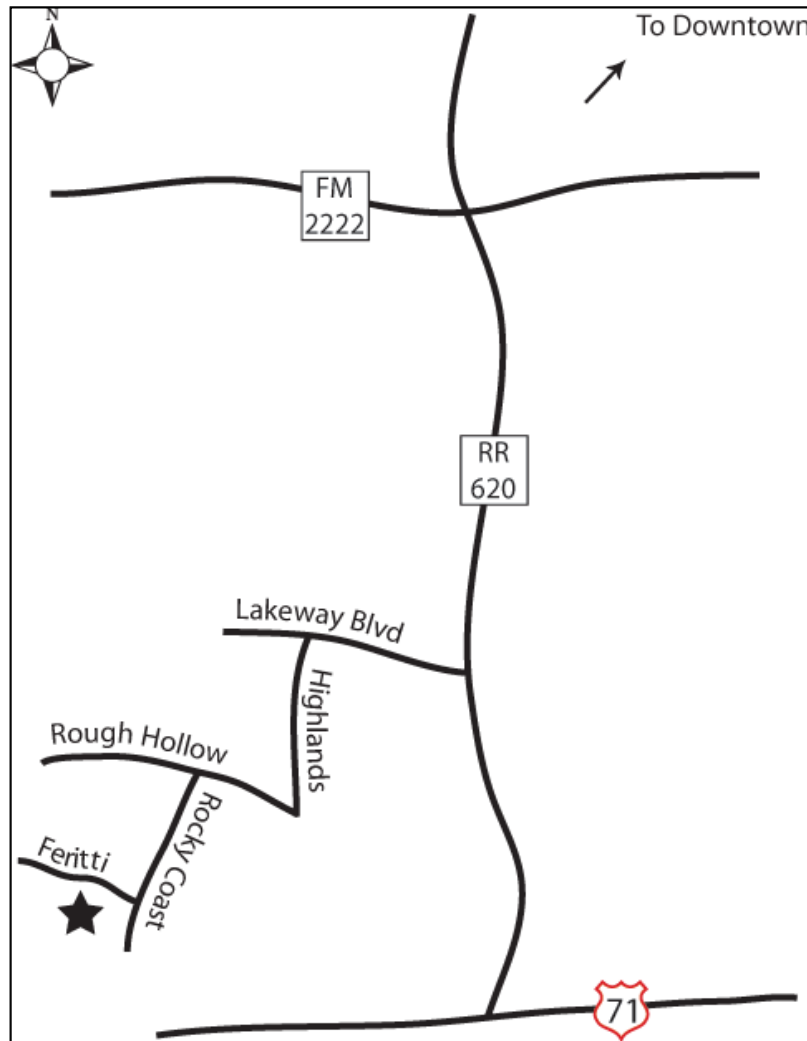

Tues - Sat: 9 am - 6 pm

Sun - Mon: Noon - 6 pm

Jody Connor

Driving Directions

Take RR 620 to Lakeway Blvd,

Turn on Lakeway Blvd.,

Turn Left on Highlands, Turn Right on

Rough Hollow, Turn Left on Rocky

Coast, Turn right on Feritti.

ROUGH HOLLOW LAKEWAY

Community Details

East Rim at Rough Hollow is located on Lakeway's western frontier and extends and enhances the casual elegance of this exciting waterfront community. Golf, tennis, hiking, flying, scuba diving, sailing, horseback riding, shopping and numerous other water sports are to be enjoyed within minutes of this exciting and wooded community. The East Rim offers spectacular views of Rough Hollow Cove and the Hill Country. It is situated on top of a water view bluff that rises from the Rough Hollow Cove below.