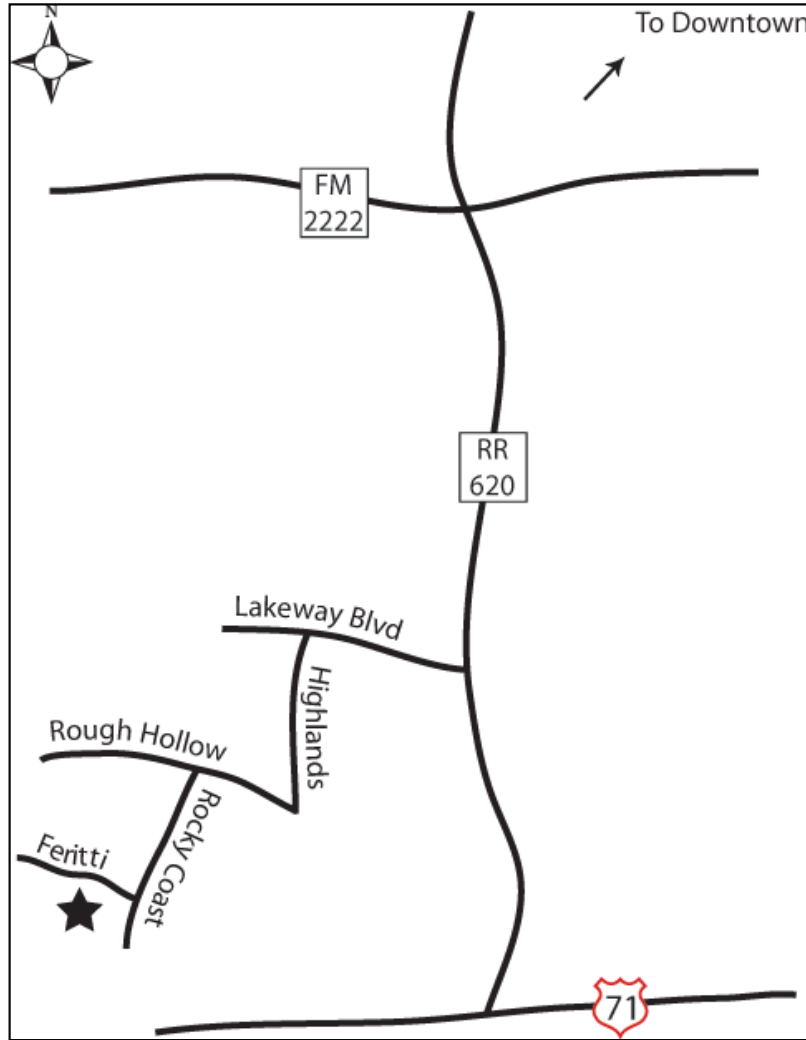

### Driving Directions

Take RR 620 to Lakeway Blvd,

Turn on Lakeway Blvd.,

Turn Left on Highlands, Turn Right on

Rough Hollow, Turn Left on Rocky

Coast, Turn right on Feritti.

## ROUGH HOLLOW LAKEWAY

### Community Details

East Rim at Rough Hollow is located on Lakeway's western frontier and extends and enhances the casual elegance of this exciting waterfront community. Golf, tennis, hiking, flying, scuba diving, sailing, horseback riding, shopping and numerous other water sports are to be enjoyed within minutes of this exciting and wooded community. The East Rim offers spectacular views of Rough Hollow Cove and the Hill Country. It is situated on top of a water view bluff that rises from the Rough Hollow Cove below.