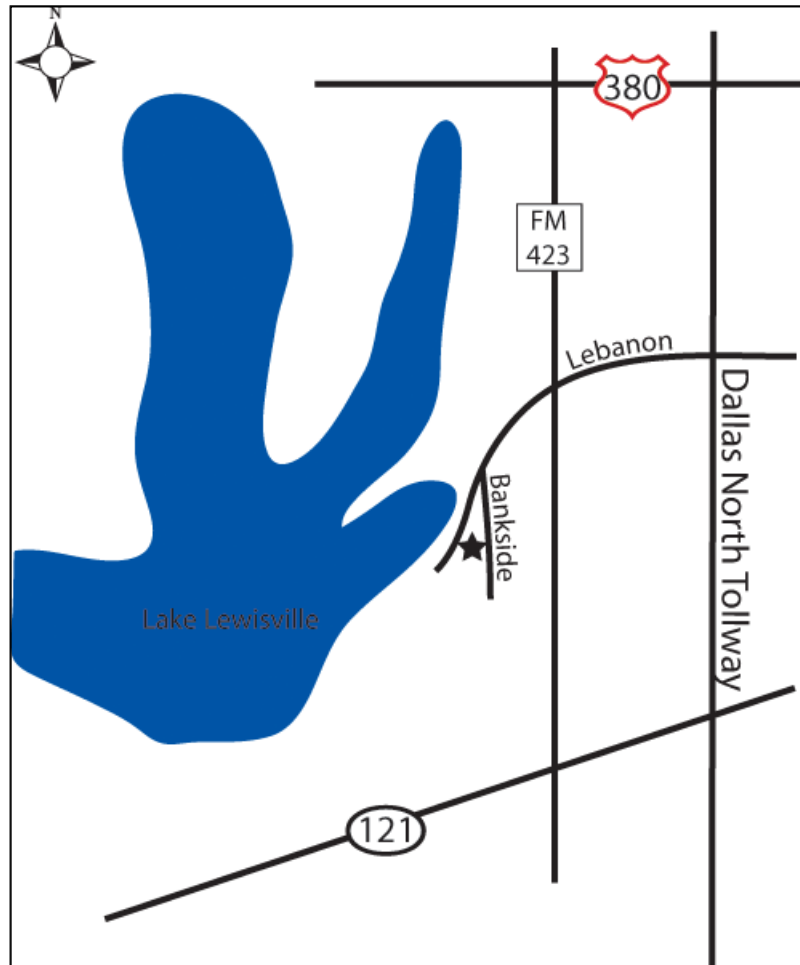

The Tribute

Phase I

From the \$280's
The Colony, TX 75056
Phone: (214)882-3160

Sales office hours:

Call for an appointment

Suzanne Payne

Driving Directions

North on Dallas Tollway to Lebanon,
West on Lebanon, Cross over 423, down
2 miles, Turn left on Bankside Dr.

Community Details

The Tribute is a resort styled, master-planned community that will offer two world class golf courses, a unique Scottish landscape theme and innovative land plan. Golf course and waterfront homes in a peninsula setting literally surrounded by Lake Lewisville will be unlike anything else currently in Dallas/Fort Worth. The uncommon, authentic old world European feel of the community will create a unique living environment for residents.